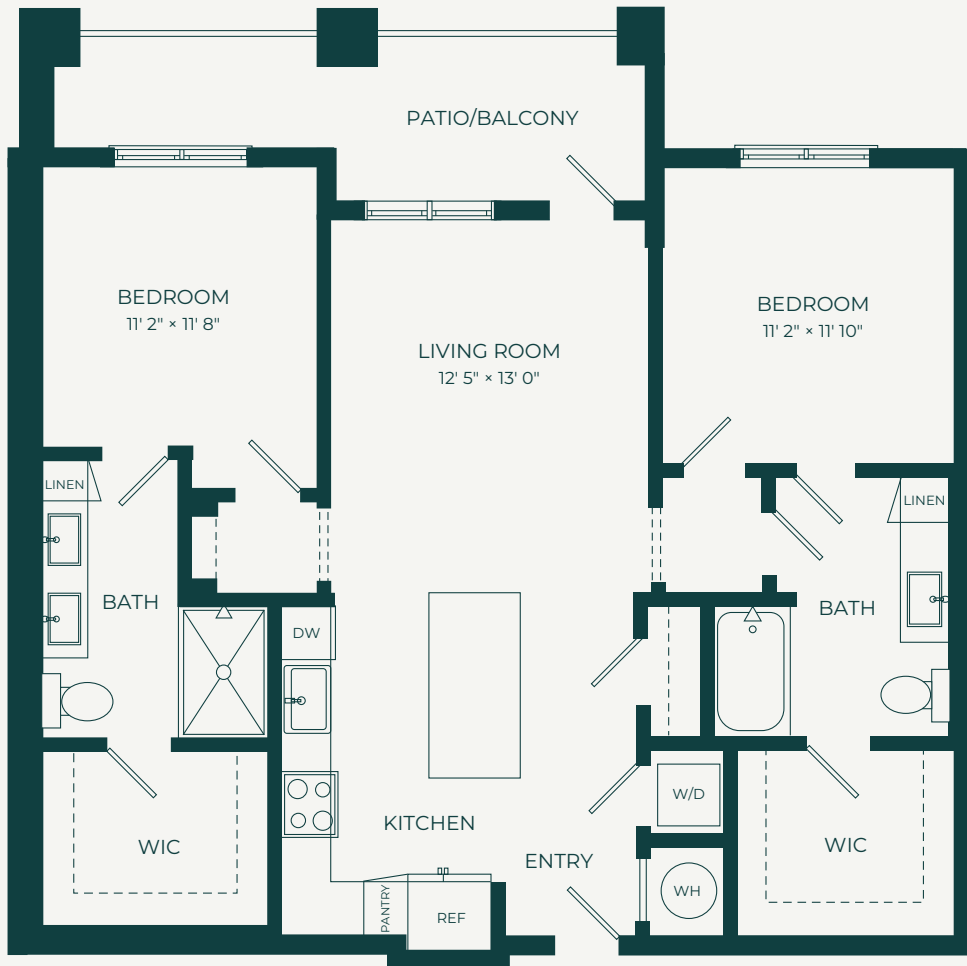

B1M2 · 2 BEDROOMS · 2 BATHS

1,073 SQ FT

UNIT B1M3 = 1,173 SQ FT