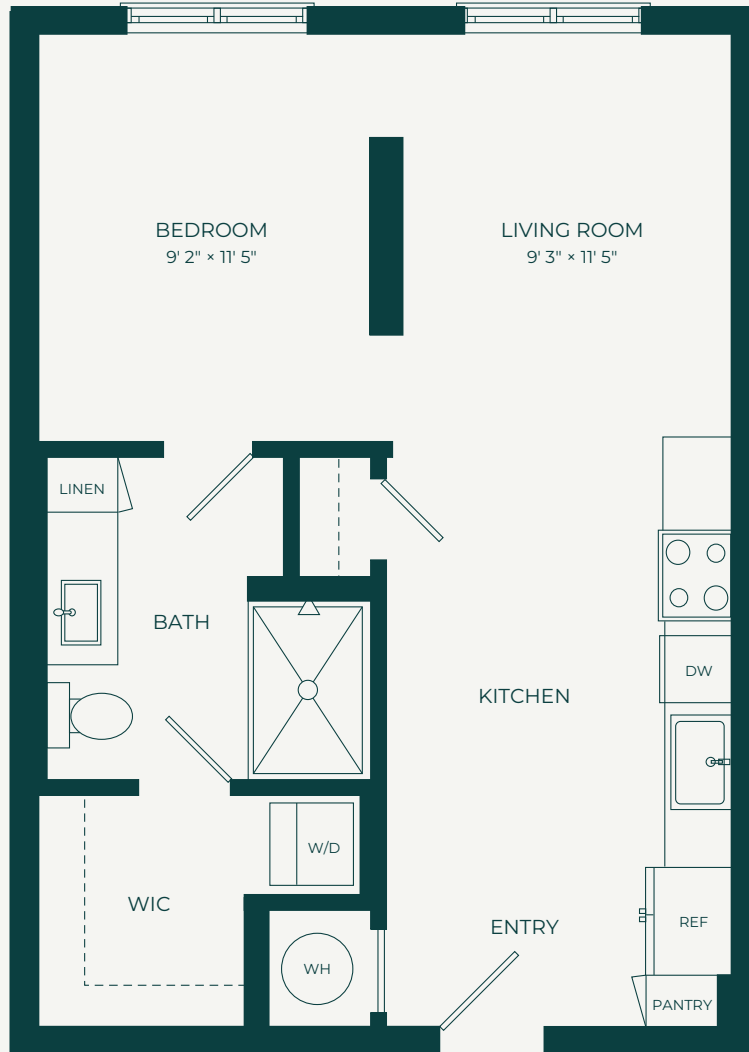

S1 · STUDIO · 1 BATH

574 SQ FT

UNITS SIM2 AND SIM3 = 650 SQ FT